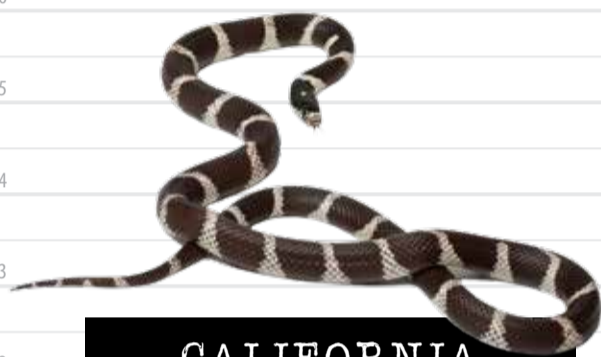

MOST UNWANTED

BOA
CONSTRUCTOR

RED-EARED
SLIDER TURTLE

ASIAN BLACK-
SPINED TOAD

AFRICAN PYGMY
HEDGEHOG

CALIFORNIA
KINGSLAKE

GREEN
IGUANA

AMERICAN
ALLIGATOR

VEILED
CHAMELEON

INDIAN PALM
SQUIRREL

CORN
SNAKE

HELP THE HUNT

SEE IT. REPORT IT.

If you see an unusual non-native pest animal, report it to NSW Department of Primary Industries.

www.dpi.nsw.gov.au/biosecurityreport