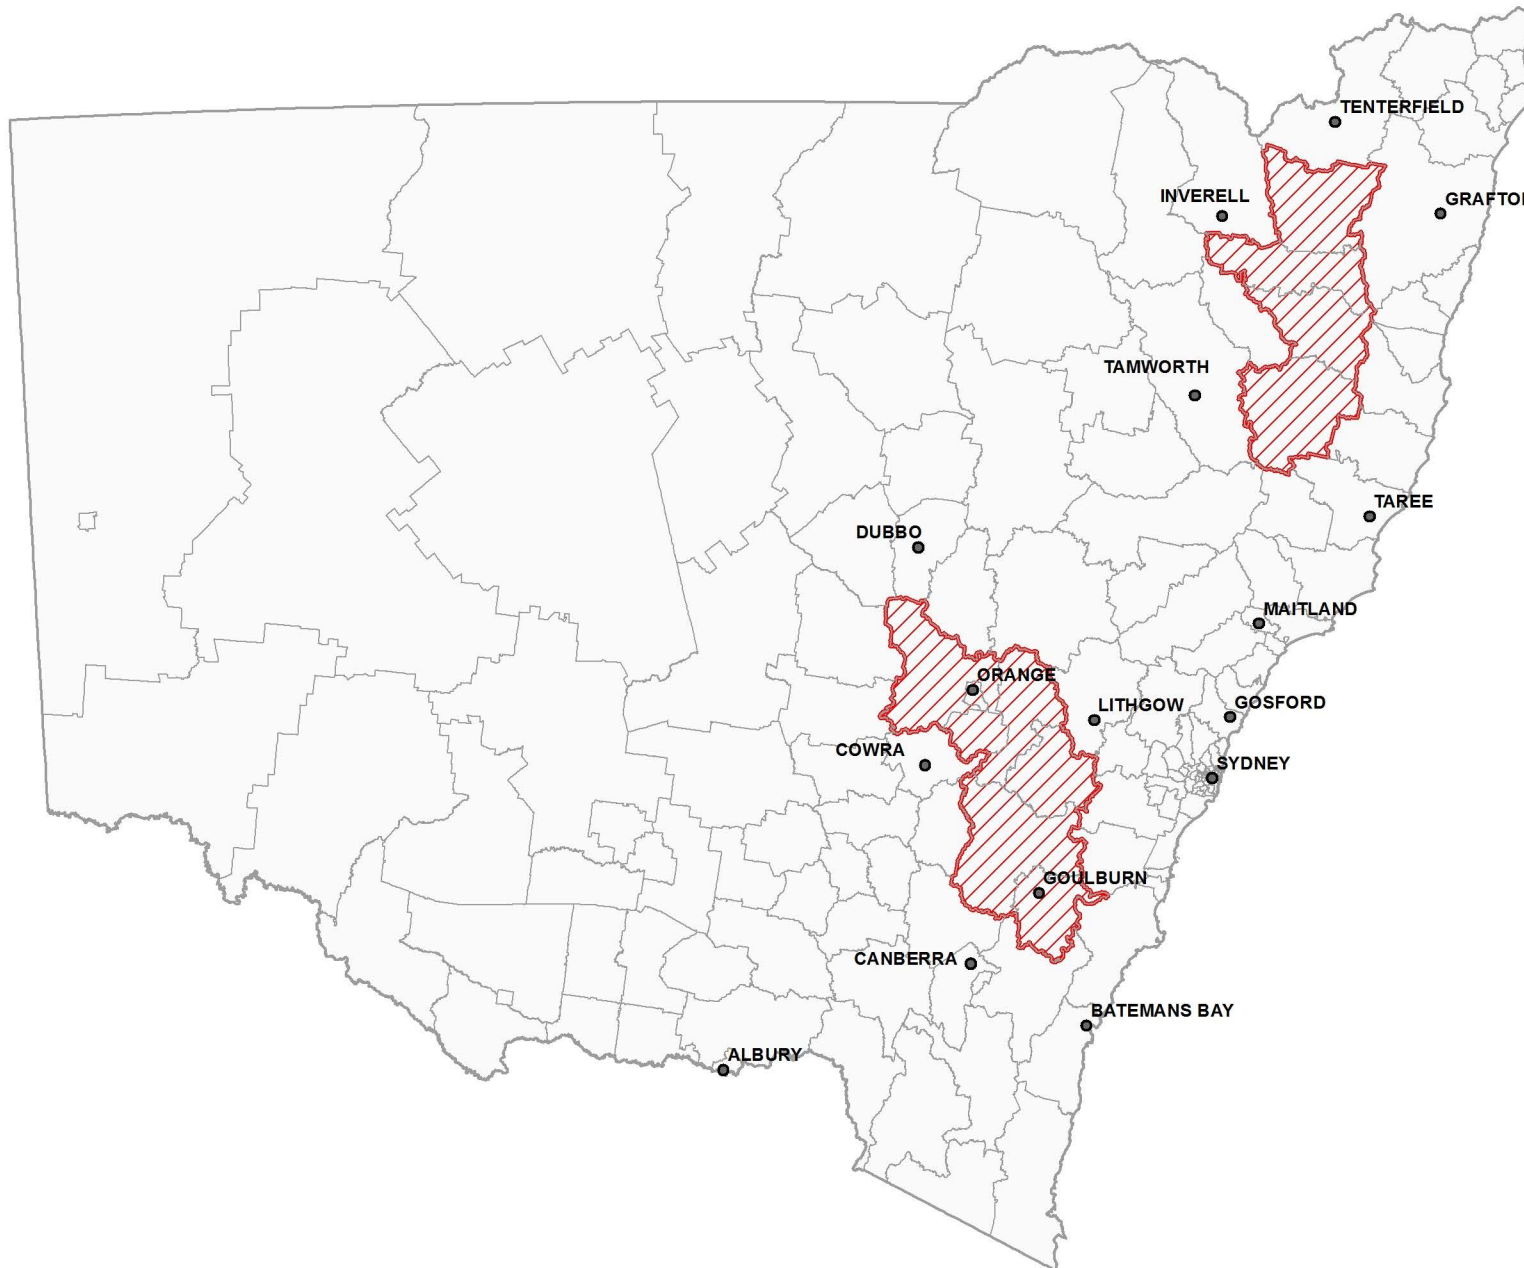

# NSW Seed Potato Protected Areas

Order 0-443  
Gazetted 22 Nov 2013

## Legend

-  LGAs
-  NSW SPP Areas

This map incorporates data which is:  
© Commonwealth of Australia  
(Geoscience Australia) 2006,  
NSW Land and Property Management  
Authority, Bathurst, Australia and the  
State Management Council of the  
Livestock Health and Pest Authorities.  
Crown Copyright ©.  
All rights reserved, [www.lands.nsw.gov.au](http://www.lands.nsw.gov.au).