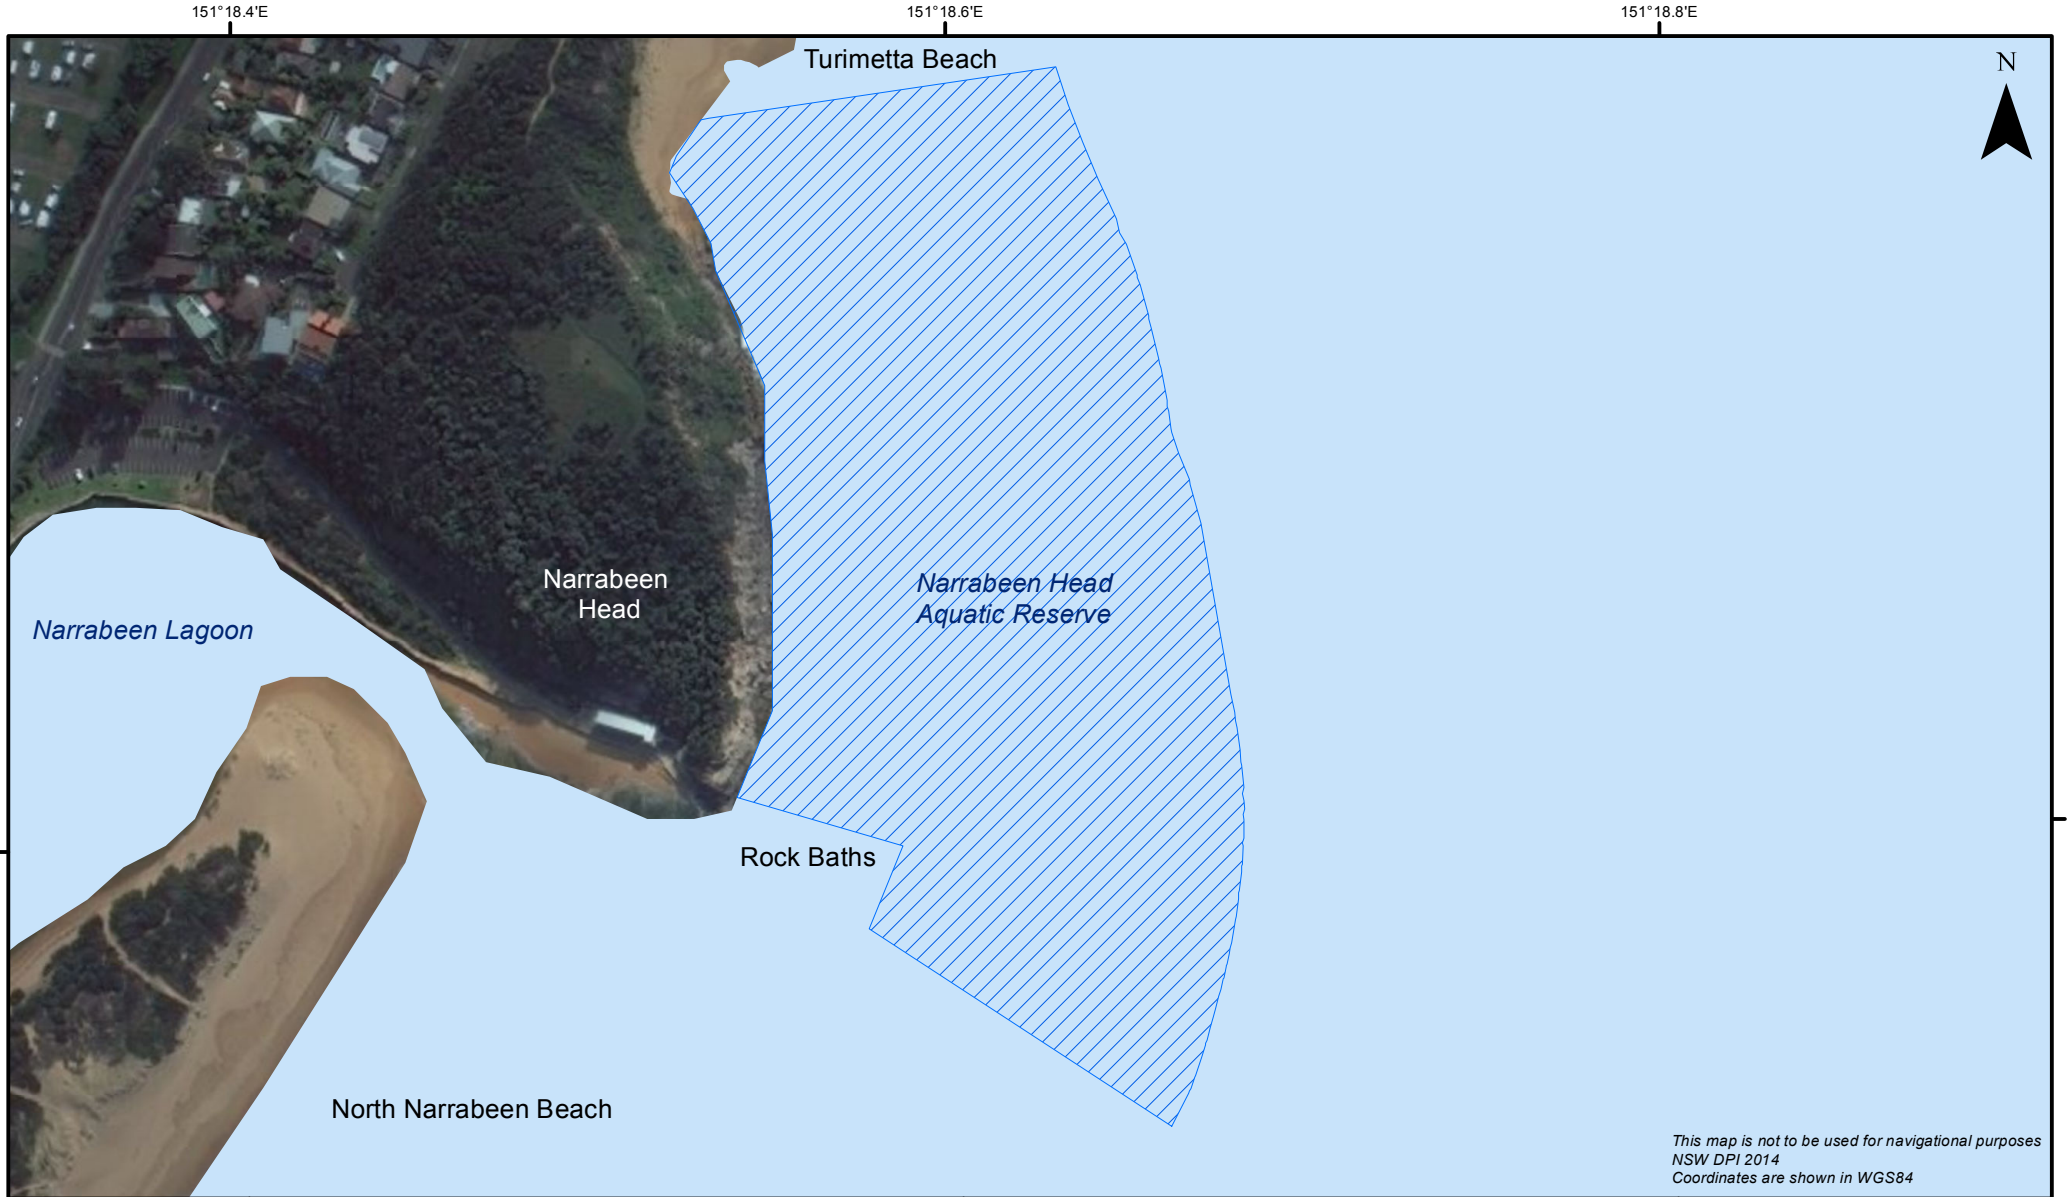

# Narrabeen Head Aquatic Reserve

*This map is not to be used for navigational purposes  
NSW DPI 2014  
Coordinates are shown in WGS84*

 Aquatic Reserve